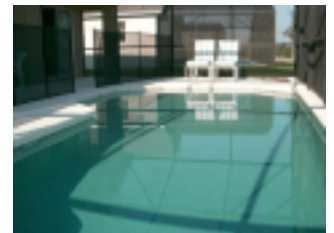

Contact: Marty & Lynn Levin
toll free, 888-475-2266

EMERALD ISLAND GATED COMMUNITY
Kissimmee, Florida

www.disneyrental.websmallbiz.com

COSTS LESS THAN A HOTEL AND YOU GET THE PRIVACY AND SECURITY OF YOUR HOME WITH YOUR OWN PRIVATE POOL

**RENT DIRECTLY FROM THE OWNER
AND SAVE MONEY**

Gated community 2 miles from Disney World

- Private villa home
- 4 bedrooms (sleeps 10)
- 3 full baths
- 2 master suites
- Full kitchen with ceramic-top stove
- 3 televisions
- Private pool and club house pool
- Use of club house exercise equipment
- Computer room and lounge
- Shuttles to theme parks

**New reduced rate:
Now until 12/16/2006...
...only $975/week**

**Now, pay by credit card
or transfer funds free
with Pay-Pal!**

Pool